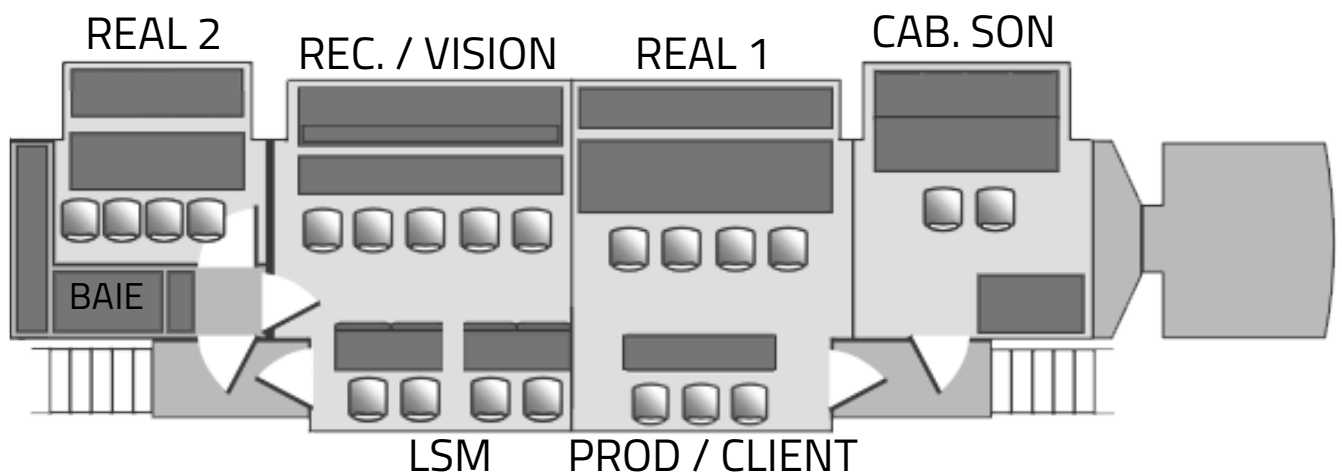

HD UNIT OB VAN

» GRASSVALLEY 512X512

📹 UP TO 24 Ikegami HD

▶ 12 REC 4K HD/SSD

🔄 5 REPLAY EVS XT-VIA

📶 SSL SYSTEM T S400 48 FADERS

OB VAN

Lengths	16,5 m	Height	4,20 m
Widths	4,50 m	Amperage	63 Amp/Tri

#AUDIO MIXER

SSL S400

- 512 INPUT/OUTPUT 420 DSP
- INTEGRATED DANTE INTERFACE FACILITATES INSTANT CONNECTION TO INDUSTRY STANDARD DANTE AUDIO

#MONITORING

GENELEC

#INTERCOM

INTERCOM MATRIX RTS ODIN 128 PORT
INTERCOM PANEL RTS OMNEO KP3016/KP5032
RIEDEL BOLERO

#VISION MIXER

SONY MVS 7000X 6ME WITH :

- 1 4ME PANEL
- 1 2ME PANEL

#CAMERAS

24 Ikegami HD Camera

#REC/PLAY

8 Blackmagic HyperDeck Studio 4K Pro
5 EVS XT-VIA-6-Channel Server (Upgradable to 12-Channel Max HD by License)

#VIDEO DEVICES

2 SPG Ensemble Design 7400
5 WFM Tektronic
1 Ross Ultrix FR2 48x48 Used for Embedder/Deembedder
1 VPRO 8
1 ERECA Stage Racer 2 24

#ROUTER

Grass Valley 512x512
EVS Cerebrum

#POWER SUPPLY

125 Three-Phase Amperes (Upgrade to 63A June 2025)
3 x 10kVA UPS