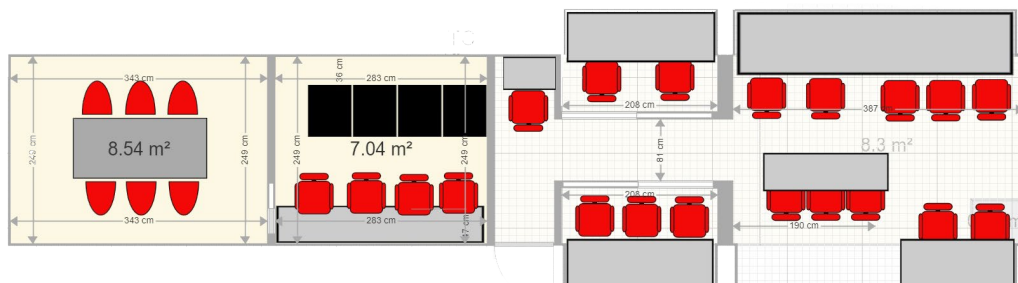

Lengths	16,5 m	Height	4,20 m
Widths	4,50 m	Amperage	63 Amp/Tri

2<sup>ND</sup> FLOOR  
CONTROL ROOM

1<sup>ST</sup> FLOOR  
MACHINERY