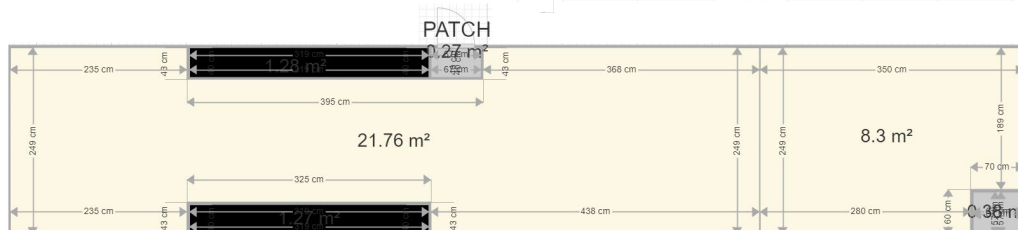

Lengths	16,5 m	Height	4,20 m
Widths	4,50 m	Amperage	63 Amp/Tri

2<sup>ND</sup> FLOOR  
CONTROL ROOM

1<sup>ST</sup> FLOOR  
MACHINERY