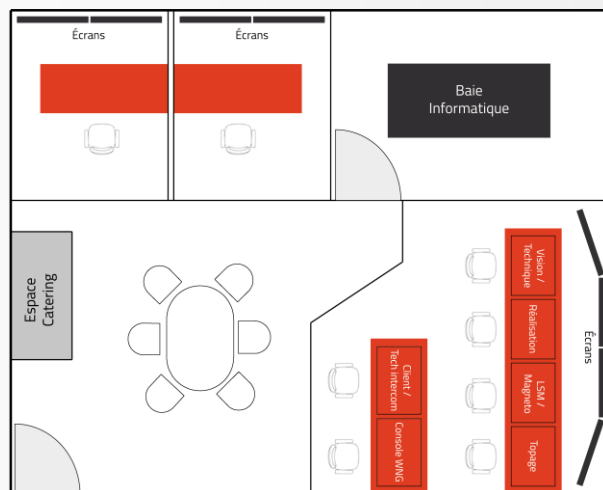

## REMOTE CENTER

-  16 EXPLOITABLE OUTLINKS 10MB/S
-  COMMENTARY BOX IN PARIS
-  OUTPUT SORTIE MULTIMEDIA /  
PLATFORMS : RTMP/SRT/SST/SATELITES
-  CONFIGURATION AND MANY OPTIONS  
ACCORDING TO THE EVENT IN ROOM 3
-  SITE KIT ACCORDING TO CATALOG

## 3 MODULAR WORKSPACES

- 2 rooms focused on simplified production, commentators and simultaneous translation
- 1 event room