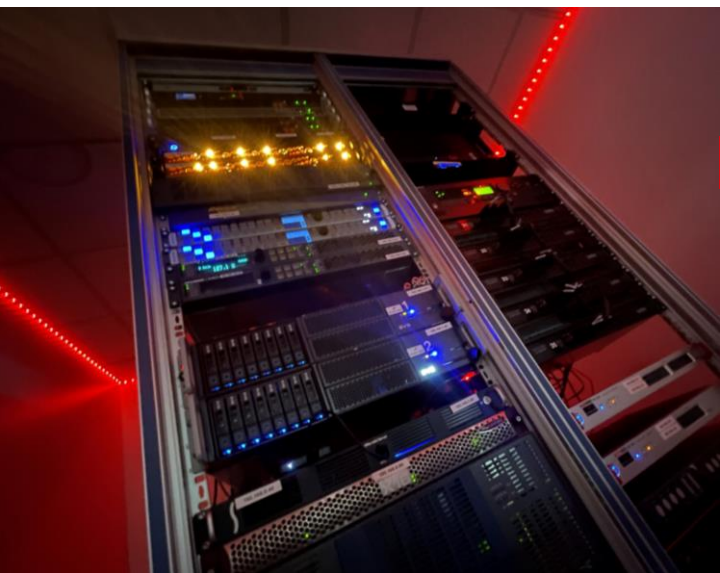

## REMOTE CENTER

-  16 EXPLOITABLE OUTLINKS 10MB/S
-  COMMENTARY BOX IN PARIS
-  OUTPUT SORTIE MULTIMEDIA /  
PLATFORMS : RTMP/SRT/SST/SATELITES
-  CONFIGURATION AND MANY OPTIONS  
ACCORDING TO THE EVENT IN ROOM 3
-  SITE KIT ACCORDING TO CATALOG