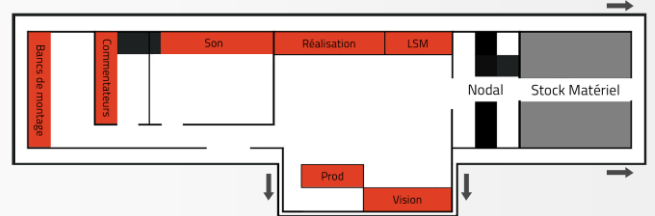

ALL IN ONE OB UNIT

-  EVS DYVI 32 in 16 out
-  18 Ikegami HDK79-EXIII
-  6 REC HD / SSD
-  3 Replay GRASS VALLEY Dyno K2
-  SOUNDCRAFT Vi 3000

#OB1

OB VAN

+ TENDER

Lengths 16,60 m
Widths 2,50 m
Height 4,30 m
Weight 25 t

Lengths 26 m
Widths 2,50 m
Height 4,30 m
Weight 28 t (laded down)

#VISION MIX

SWITCHER EVS 32 in / 16 out
MIX / EFFECT SCALABILITY
PANEL 32 BUTTONS WIDE

#CAMERA

18 Ikegami HDK-79ex3

#REC/PLAY

6 Blackmagic HyperDeck Support SSD
1 LGZ USB Recorder USB Stick Support
3 Grass Valley DINO K2 S 8 Canaux

#ROUTER

GRILLE 120x120 ROUTING CAPACITY

#VIDEO DEVICE

GLUE OPEN GEAR

#AUDIO MIXER

SOUNDCRAFT VI 3000
36 FADERS 24 MONO/STEREO BUS MADI AND DANTE ENABLED
MONITORING GENELEC 8030
CONVERTISSEUR AD/DA TASCAM

#INTERCOM